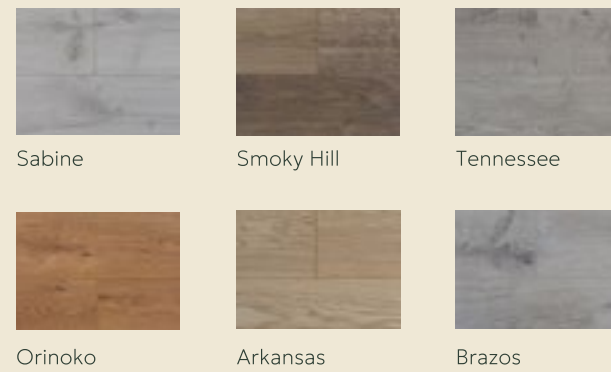

Metamorphose - By Belgium Water Protect

Rodzaj
Grubość
Wymiary

Laminat
8 mm
192 x 1261 mm