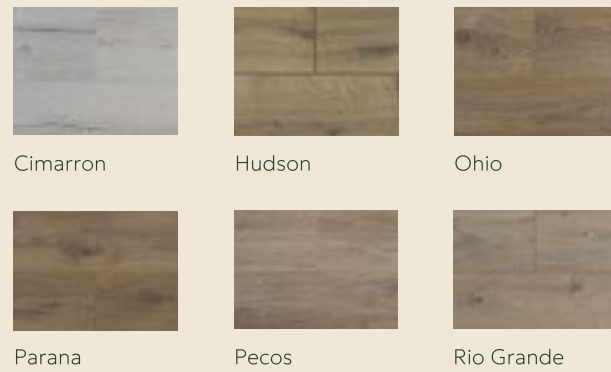

Metamorphose - By Belgium Water Protect

Rodzaj
Grubość
Wymiary

Laminat
8 mm
192 x 1261 mm